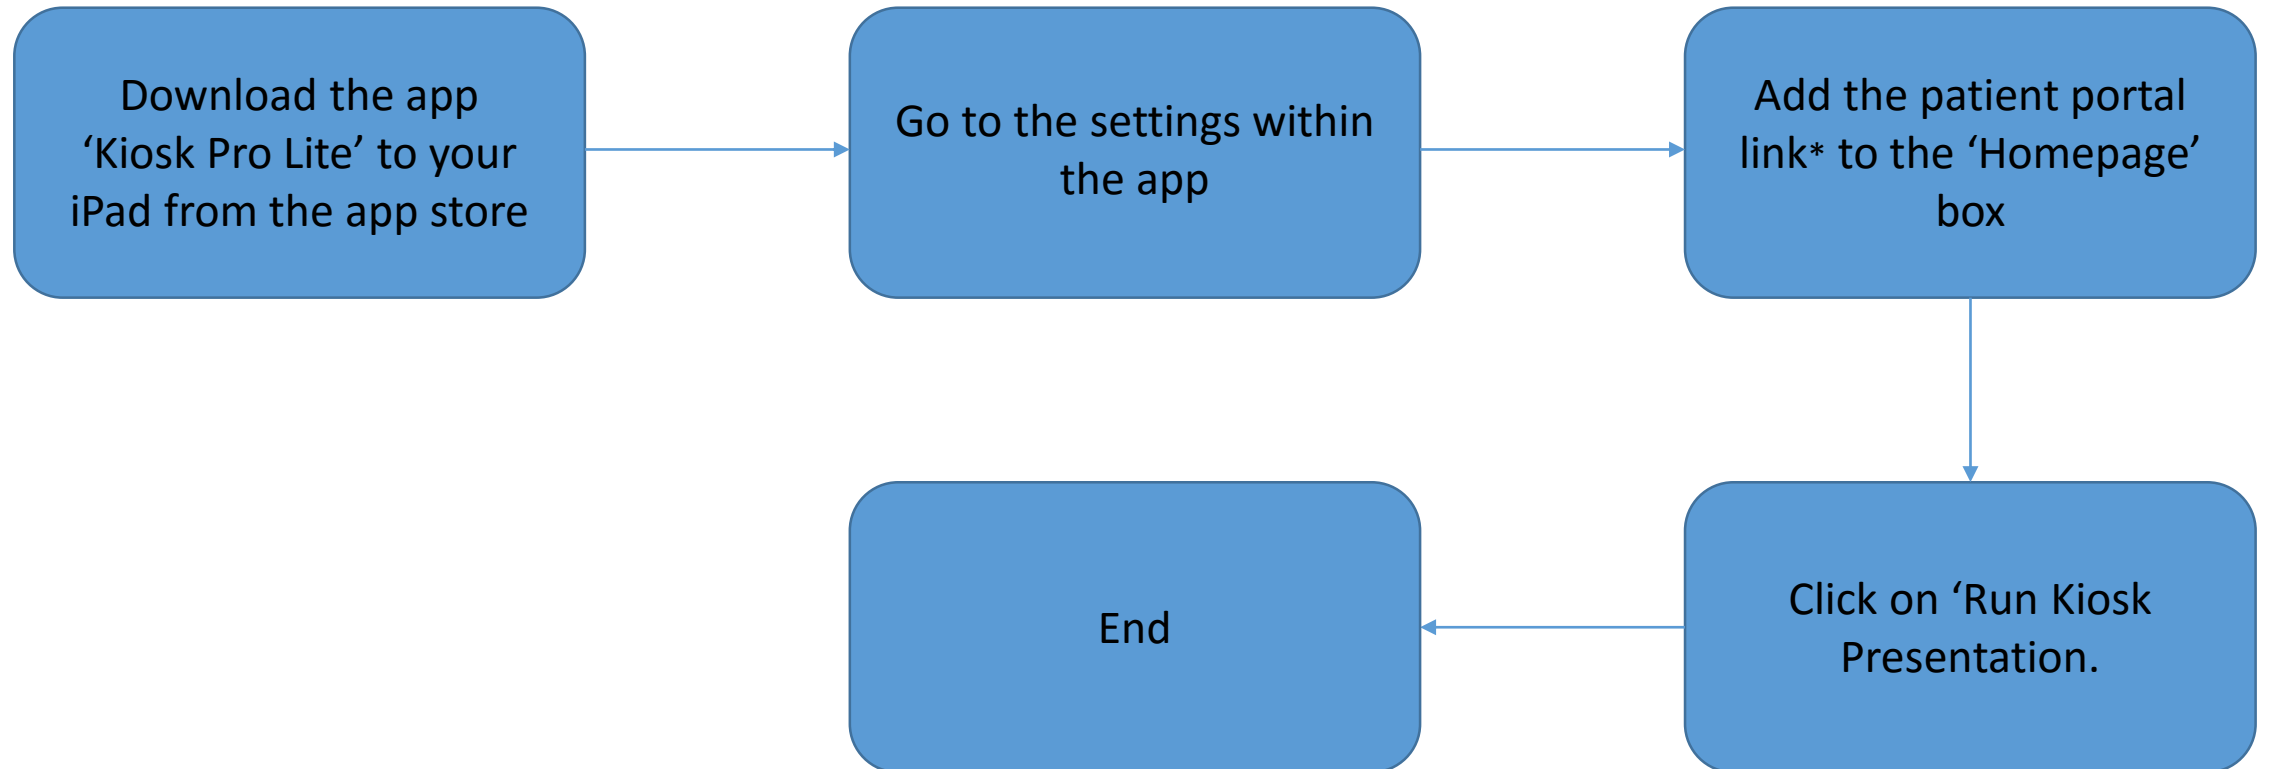

# Using your iPad to Collect Scores

\*Patient portal link can be found in your Amplitude settings under 'System Settings'